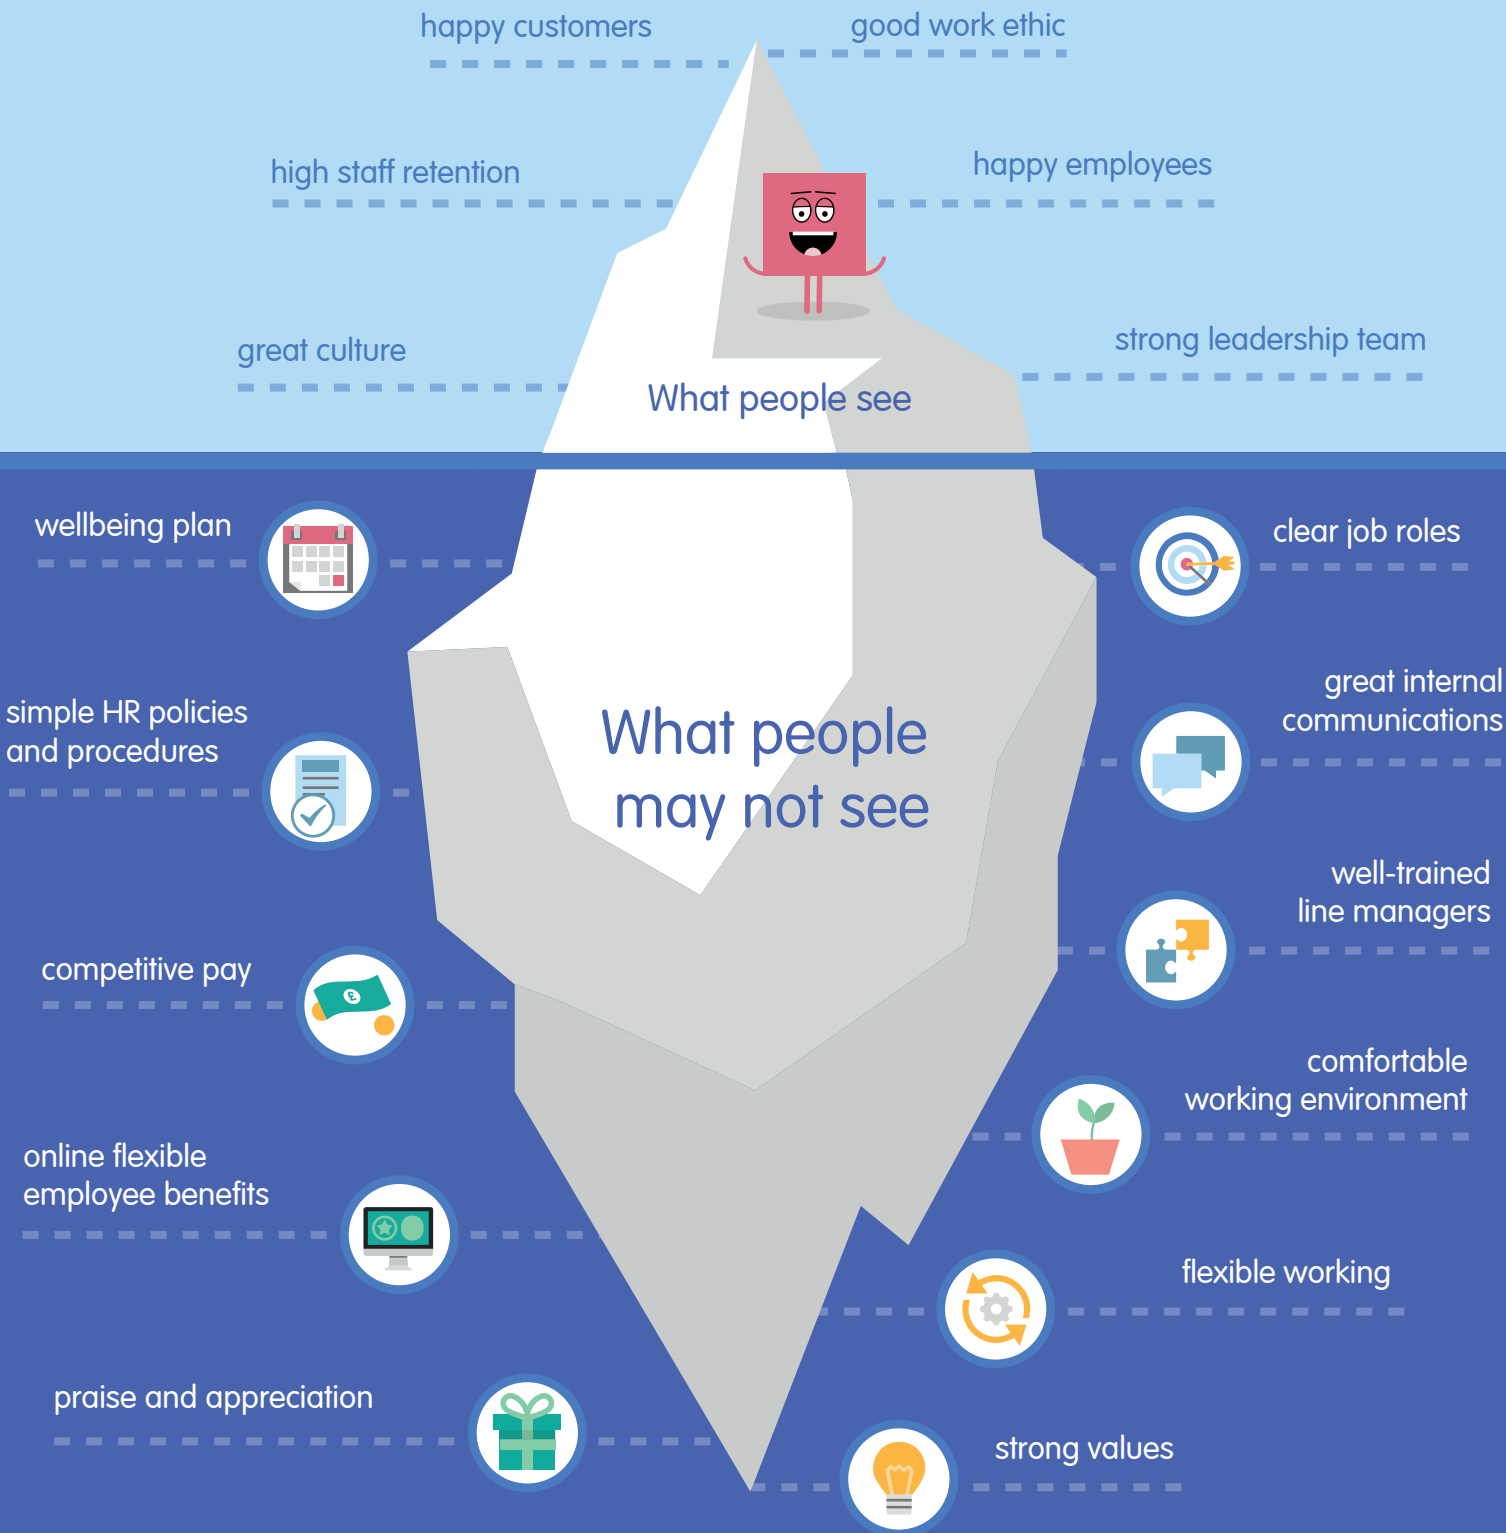

A great employee experience is like an iceberg

At PES, our expertise goes way below the surface.
Employee benefits, HR support and strategic wellbeing.

wearePES.co.uk

01454 808 658

hello@wearePES.co.uk

PES

Happy people. Happy business